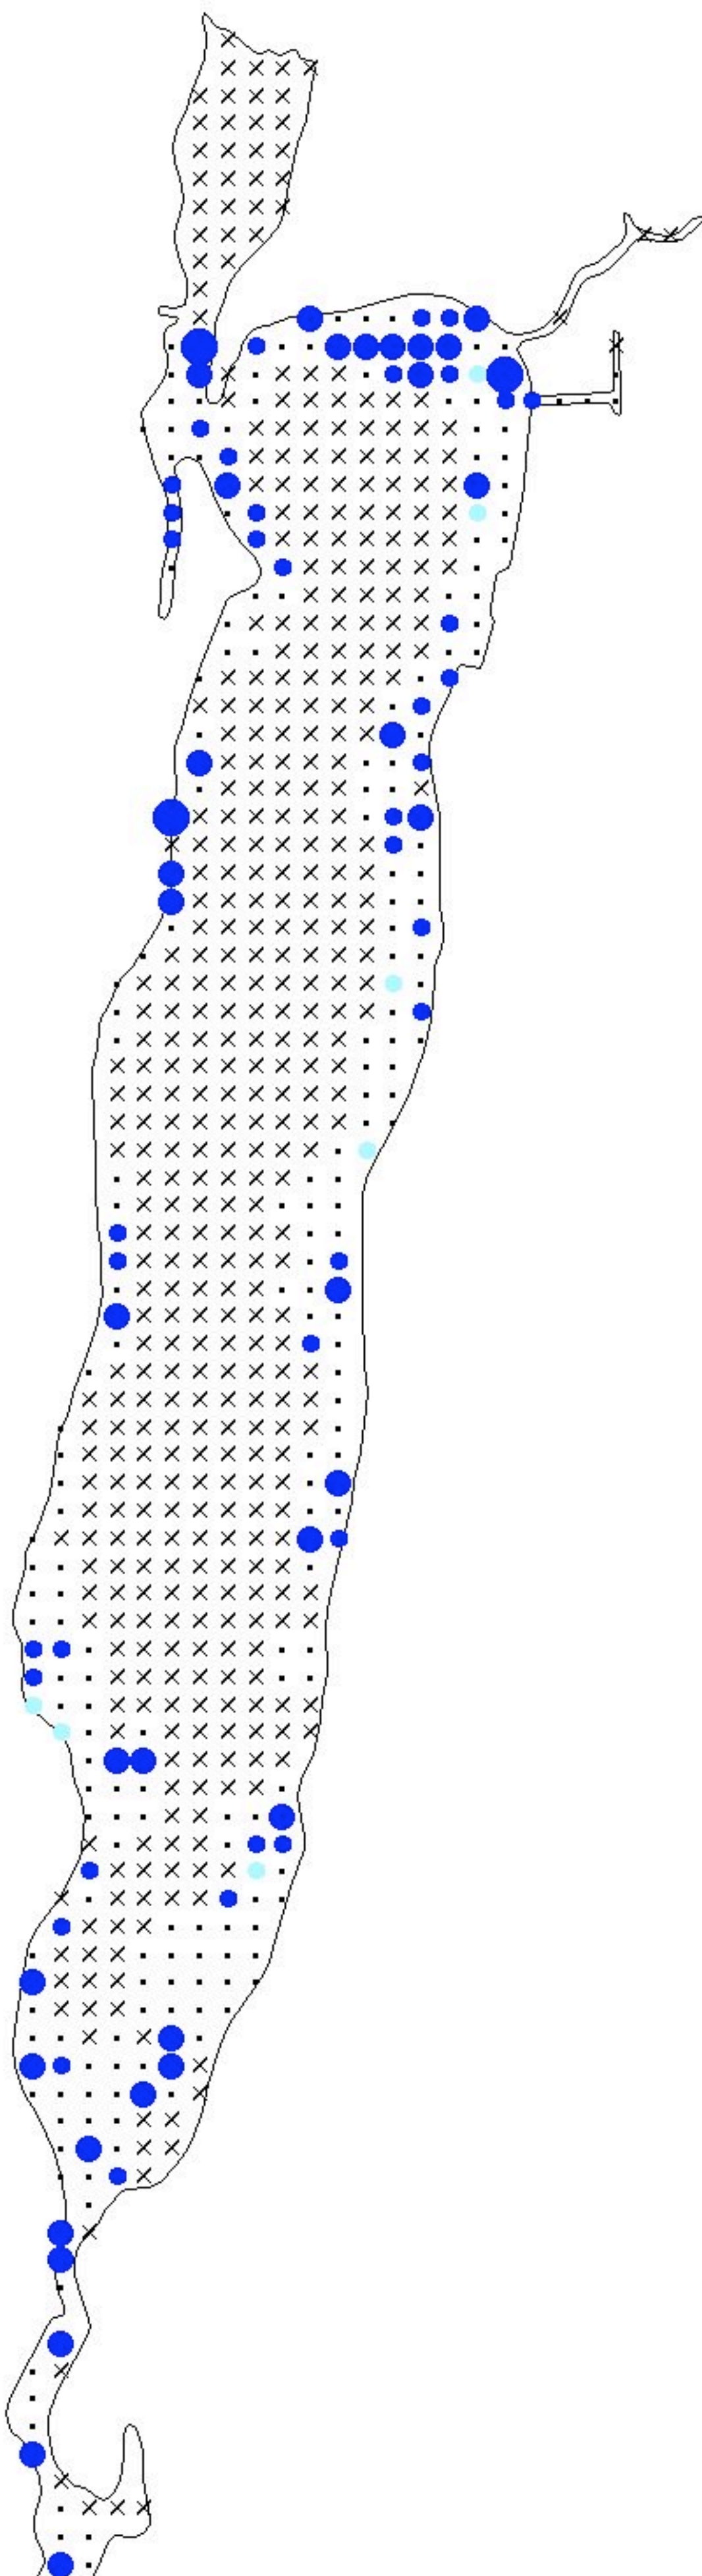

Long Lake Fond du Lac Co. 06/11 & 06/12/2007

Curly-leaf pondweed

Rake fullness rating

- No CLP
- Visual
- 1
- 2
- 3
- × Not Sampled

0 0.2 0.4 Kilometers